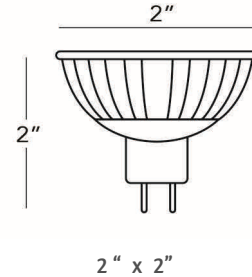

JOB NAME: _____

DATE: _____

TYPE: _____

DIMENSIONS:

MR16-400L-30K-D
MR16-400L-41K-D
MR16-400L-50K-D

MR16 Lamps

Ideal for restaurants, retail stores, showrooms and residential applications. Especially suited for areas where accessing the fixture is costly.

MODEL NO.	WATT	LUMENS	BEAM	COLOR TEMP
MR16-400L-30K-D	5W	400	36°	WW 3000K
MR16-400L-41K-D	5W	400	36°	NW 4100K
MR16-400L-50K-D	5W	400	36°	CW 5000K

ELECTRICAL SPECIFICATIONS:

- Voltage: 12 Volts AC or DC
- Wattage: 5W